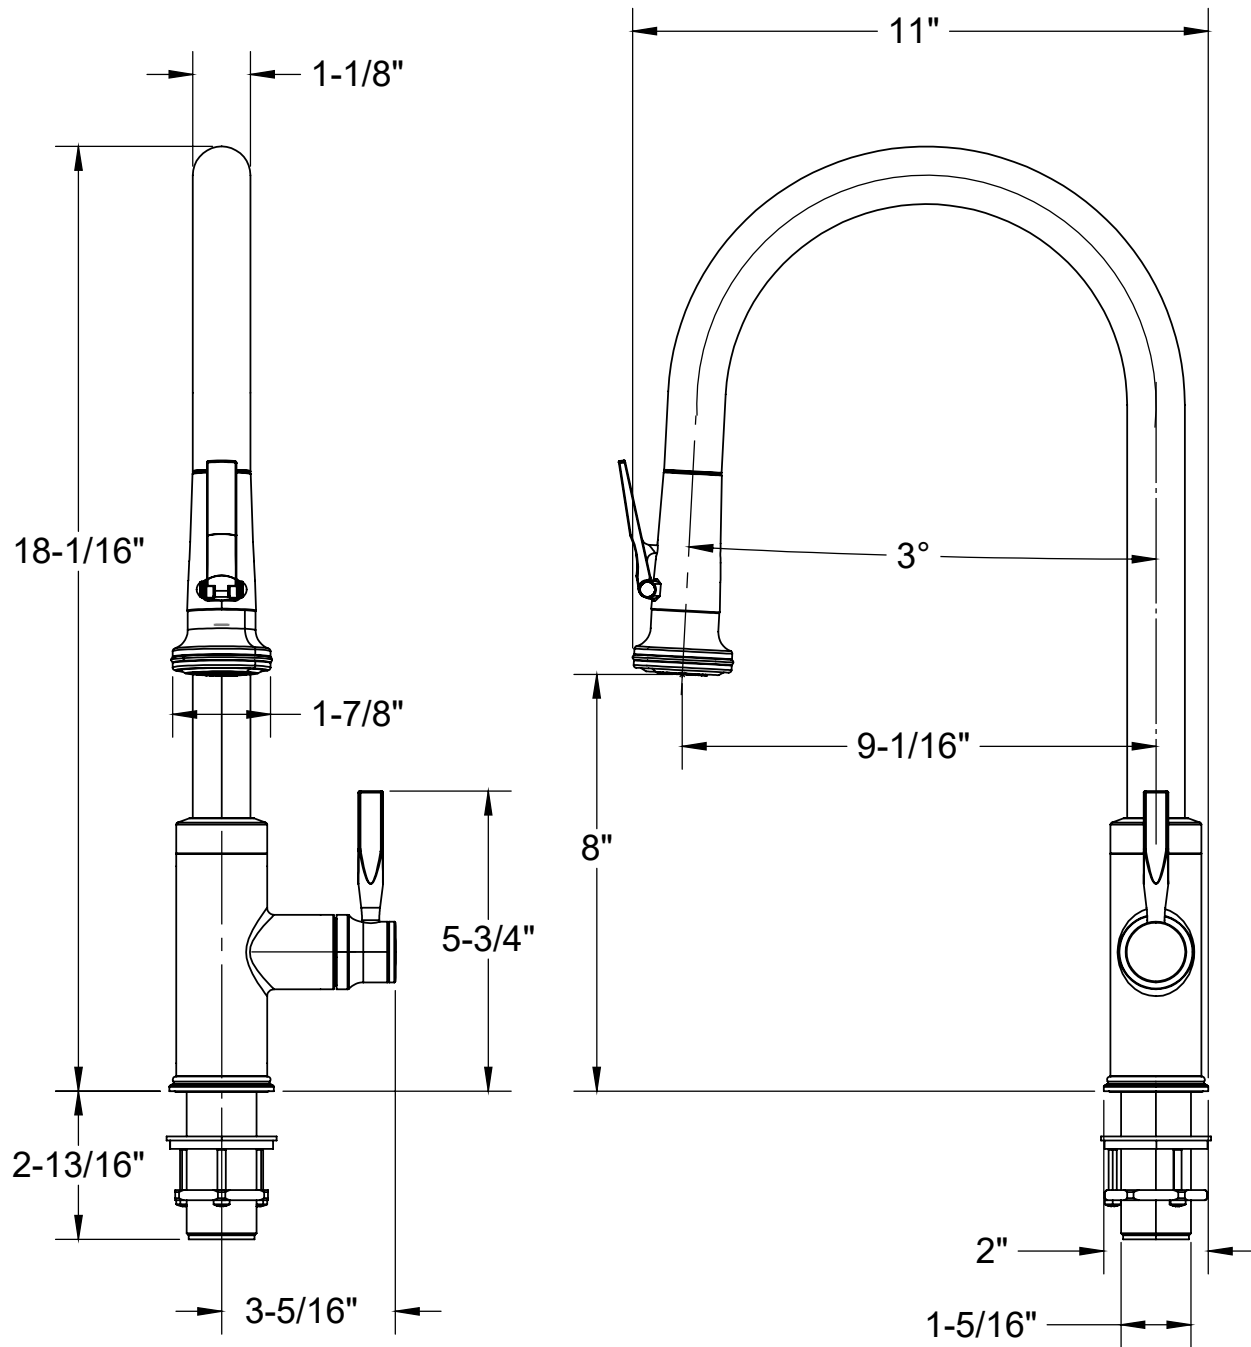

TRANSITIONAL PULLDOWN T BODY FAUCET / LEVER
SPRAYER, LURANO

*DIMENSIONS MAY VARY AND ARE SUBJECT TO CHANGE. NO RESPONSIBILITY IS ASSUMED FOR USE OF SUPERCEDED OR VOIDED DATA