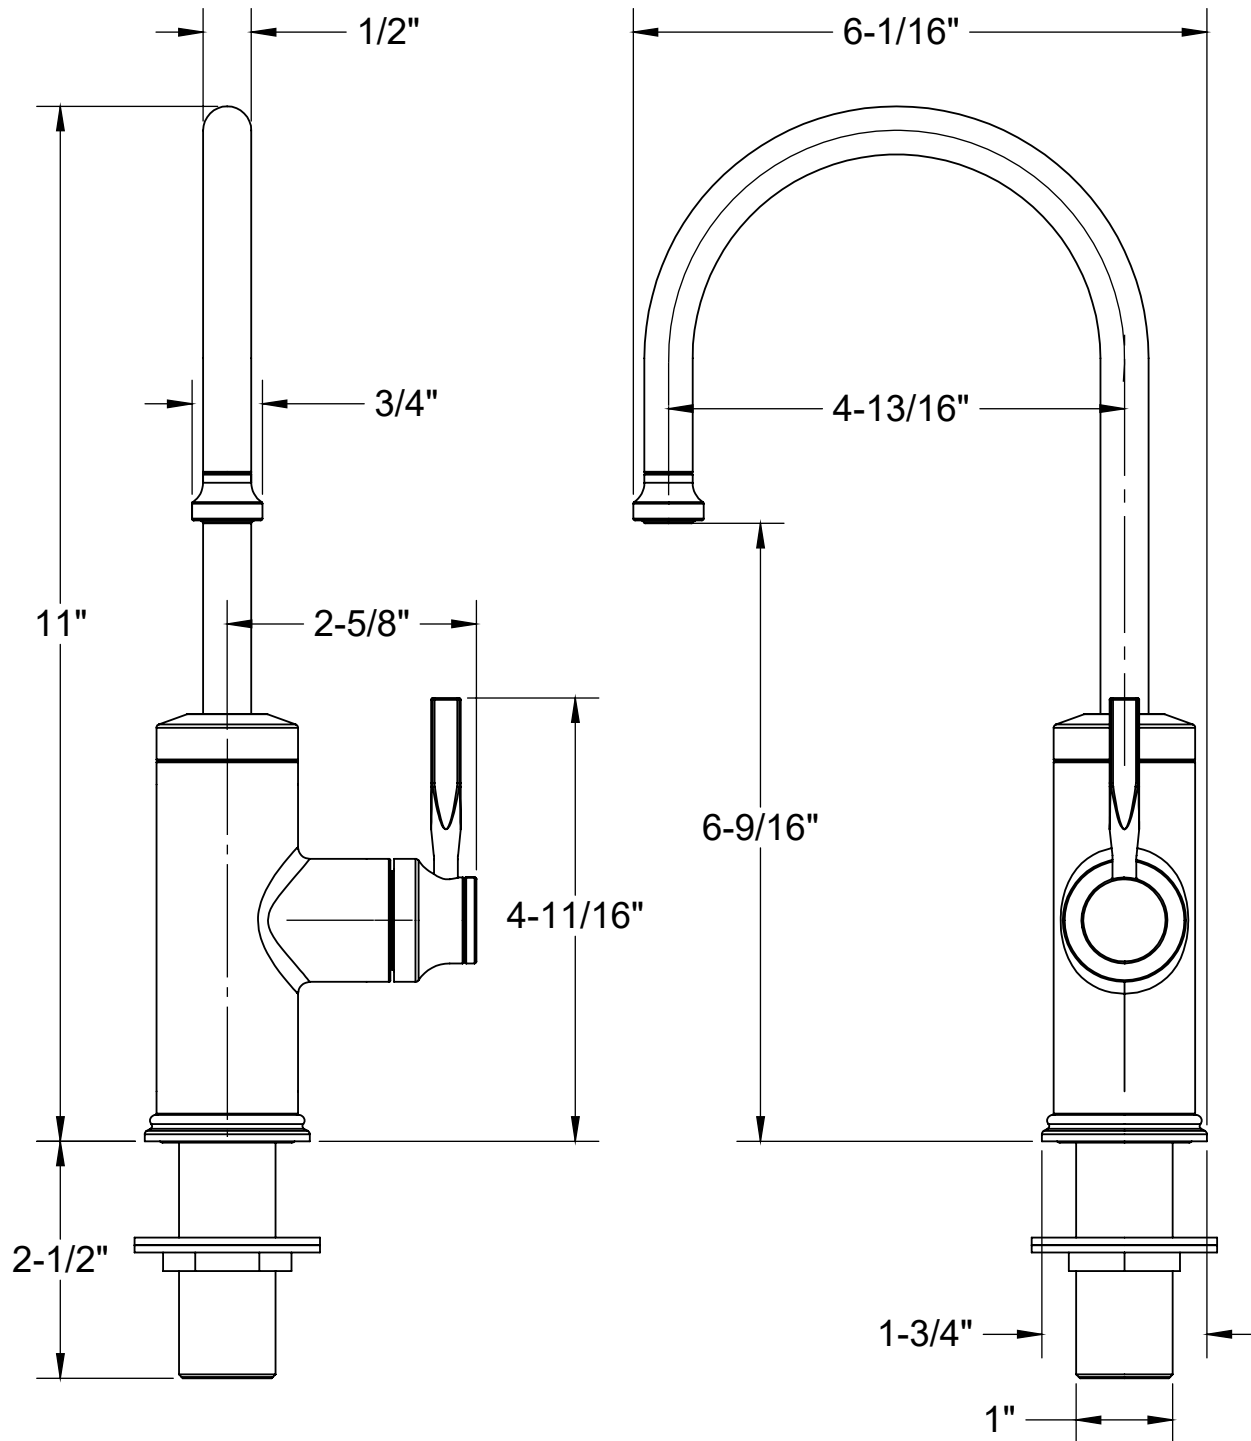

TRANSITIONAL FILTER T BODY / HOT & COLD, LURANO

*DIMENSIONS MAY VARY AND ARE SUBJECT TO CHANGE. NO RESPONSIBILITY IS ASSUMED FOR USE OF SUPERCEDED OR VOIDED DATA