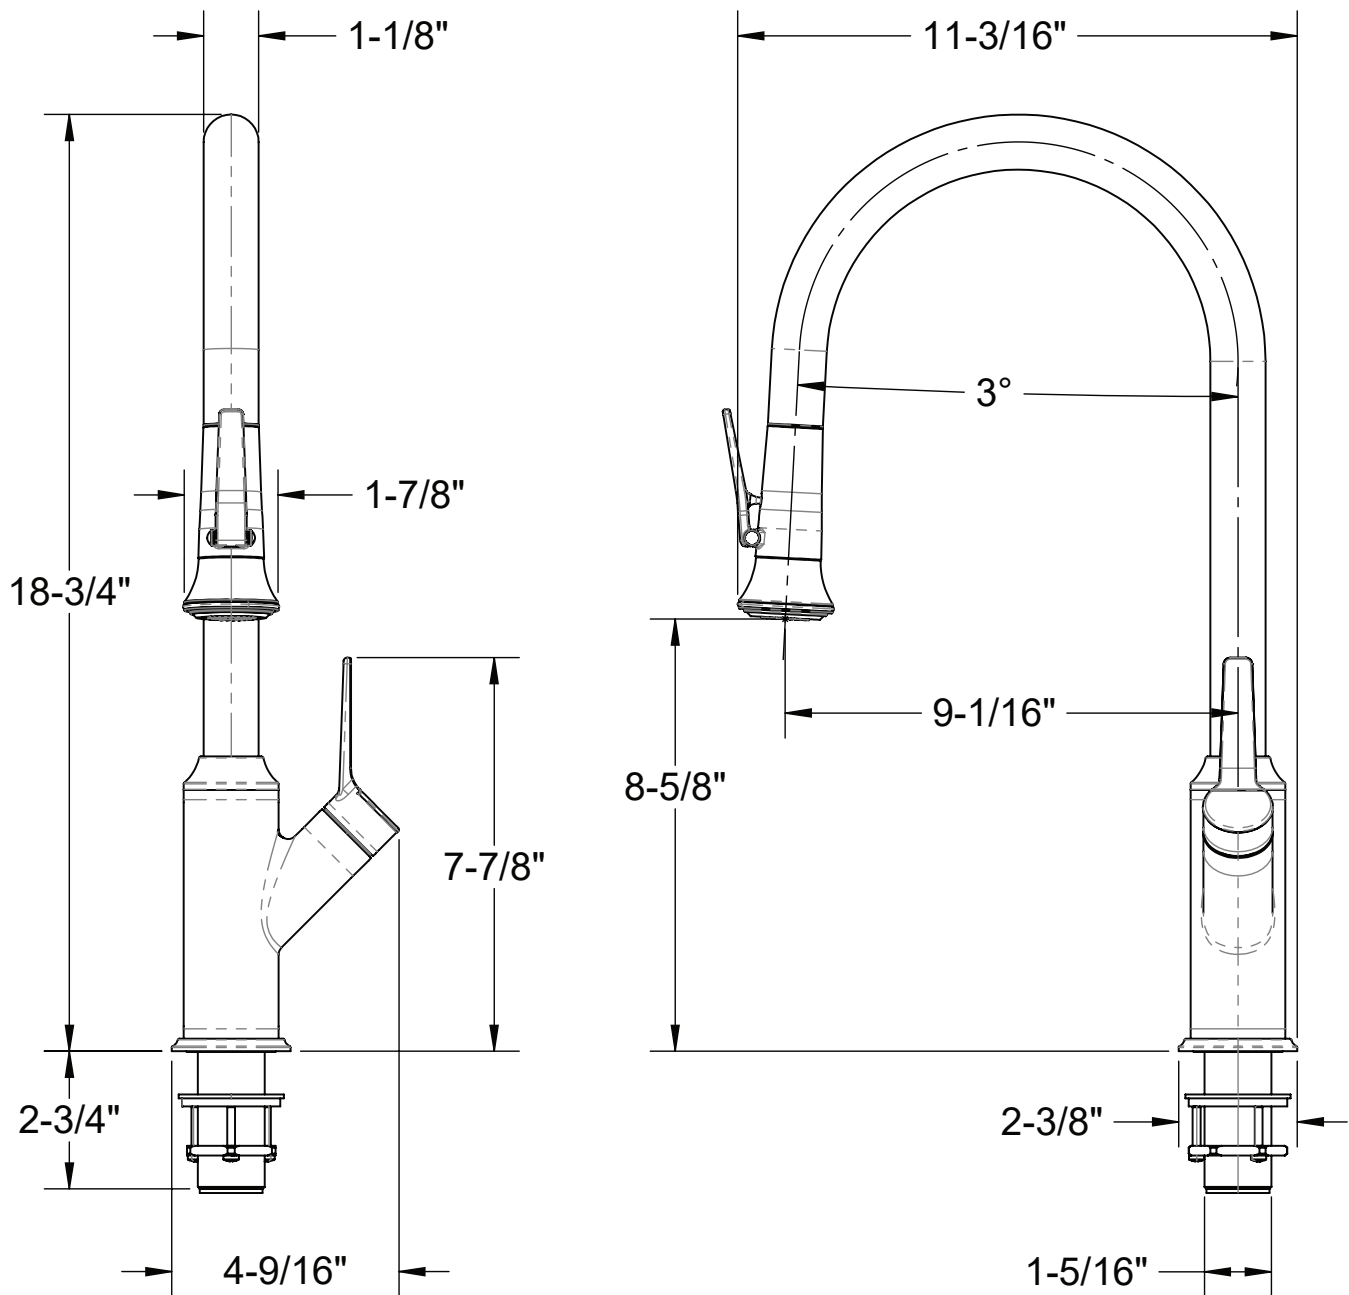

TRANSITIONAL PULLDOWN Y BODY FAUCET / LEVER
SPRAYER, MACARI

*DIMENSIONS MAY VARY AND ARE SUBJECT TO CHANGE. NO RESPONSIBILITY IS ASSUMED FOR USE OF SUPERCEDED OR VOIDED DATA